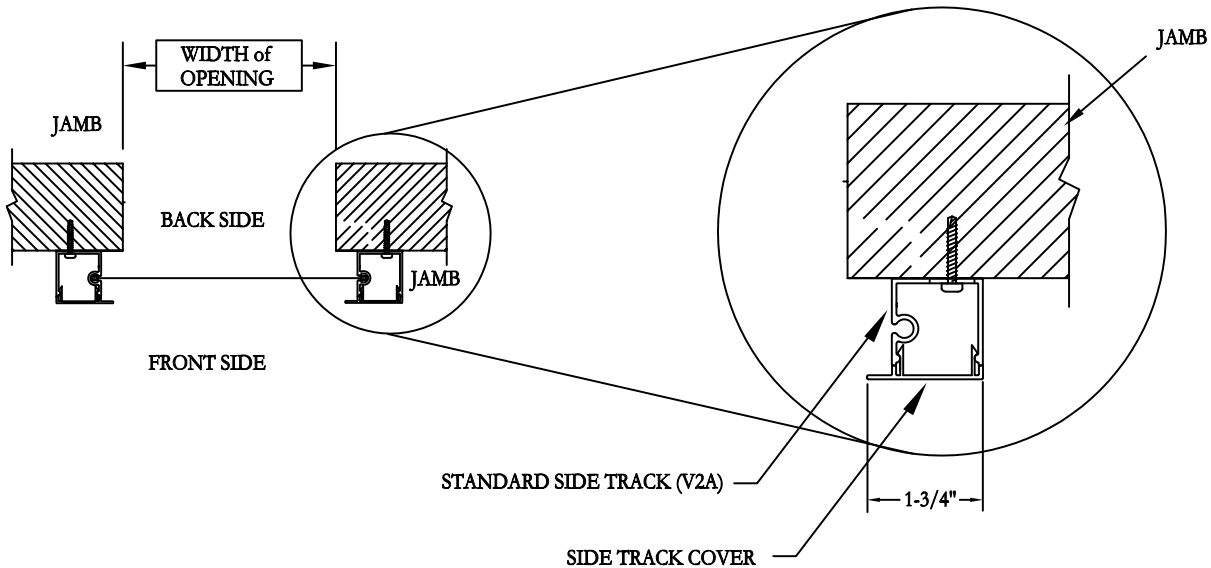

"SURFACE MOUNT" INSTALLATION SYSTEM WITH STANDARD SIDE TRACK (V2A)

Surface Jamb Above Header - (SJAH)

FOR ILLUSTRATION PURPOSES ONLY - NOT DRAWN TO SCALE

All dimensions are given in inches.