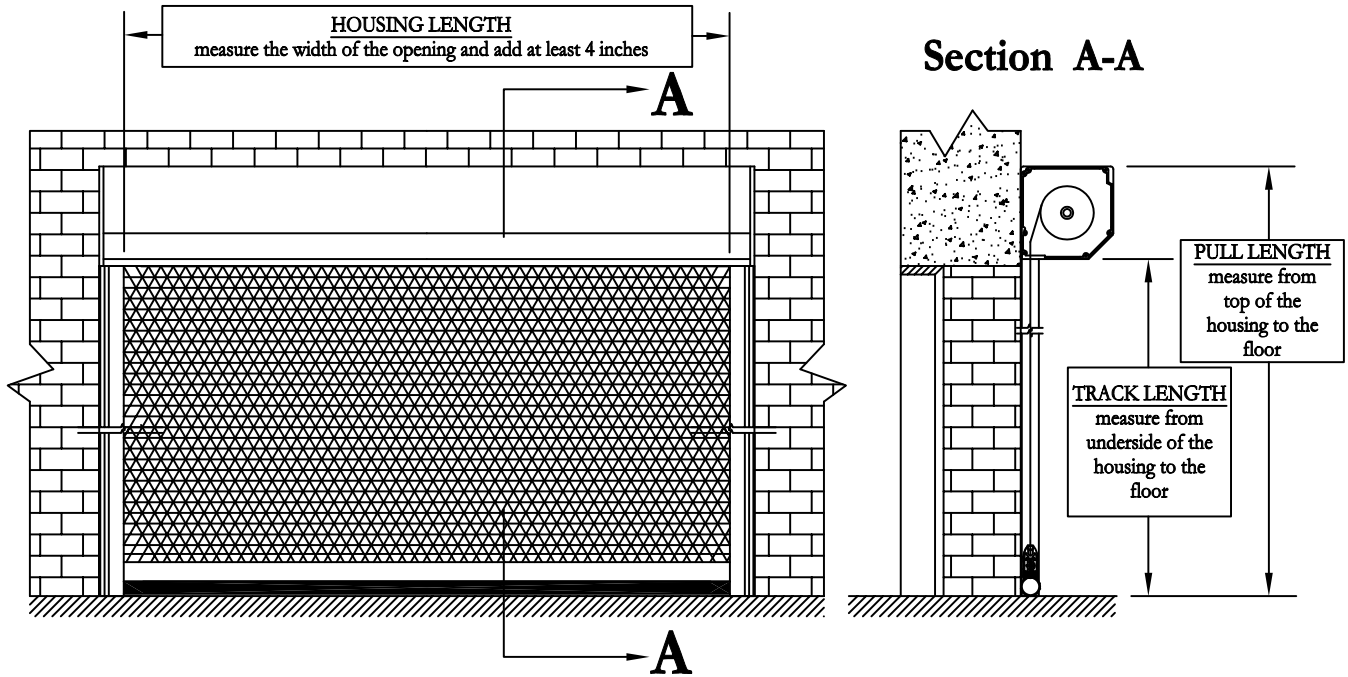

"SURFACE MOUNT" INSTALLATION SYSTEM WITH STANDARD SIDE TRACK (V2A)

Surface Jamb Above Header - (SJAH)

FOR ILLUSTRATION PURPOSES ONLY - NOT DRAWN TO SCALE

All dimensions are given in inches.